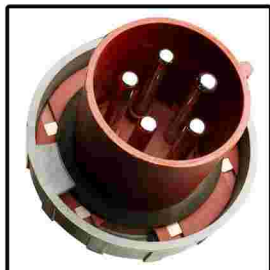

# ELECTRICAL

**Main Breaker:**  
125 amp / 3 phase

**Wall outlets:**  
C-form 125 amp / 3 phase  
C-form 63 amp / 3 phase  
C-form 32 amp / 3 phase

**Distribution Box A**  
Input: C-form 63amp / 3 phase  
Output:  
3 x C-form 32amp / single phase  
6 x C-form 16amp / single phase  
6 x 15 amp outlets

C-form 63 and 32 amp  
5-pin close up

C-form 16, 32 and 63 amp  
single phase  
3 pin close-up

**Distribution Box B**  
Input - C-form 63amp / 3 phase  
Output - 3 x C-form 63amp / single  
phase

**Spiderbox**  
Input - C-form 32amps  
(single phase)  
Output - 6 x 15amp outlets

**Y-Splitter Cable:**  
C-form 125 amps / 3 phase  
- 2 x C-form 63 amps / 3 phase

63 amp extension leads (10m)  
C-form (3 phase)

Roodebloem Studios has a three-phase power supply. Our equipment conforms to SABS safety standards which insist all DB boxes, phase outlets and amp outlets are protected by earth leakage. All cabling and distribution boxes were made up by Turbolite.

## STUDIO POWER OUTPUT:

**Studio 1:** The Church  
125 amp / 3 phase

**Studio 2:** The Hall  
32 amp / single phase x4

**Studio 3:** The Gallery  
32 amp / single phase

**\*Studio 4:** The Cube  
15 amp

**Studio 5:** The Outdoor Curve  
Power on request