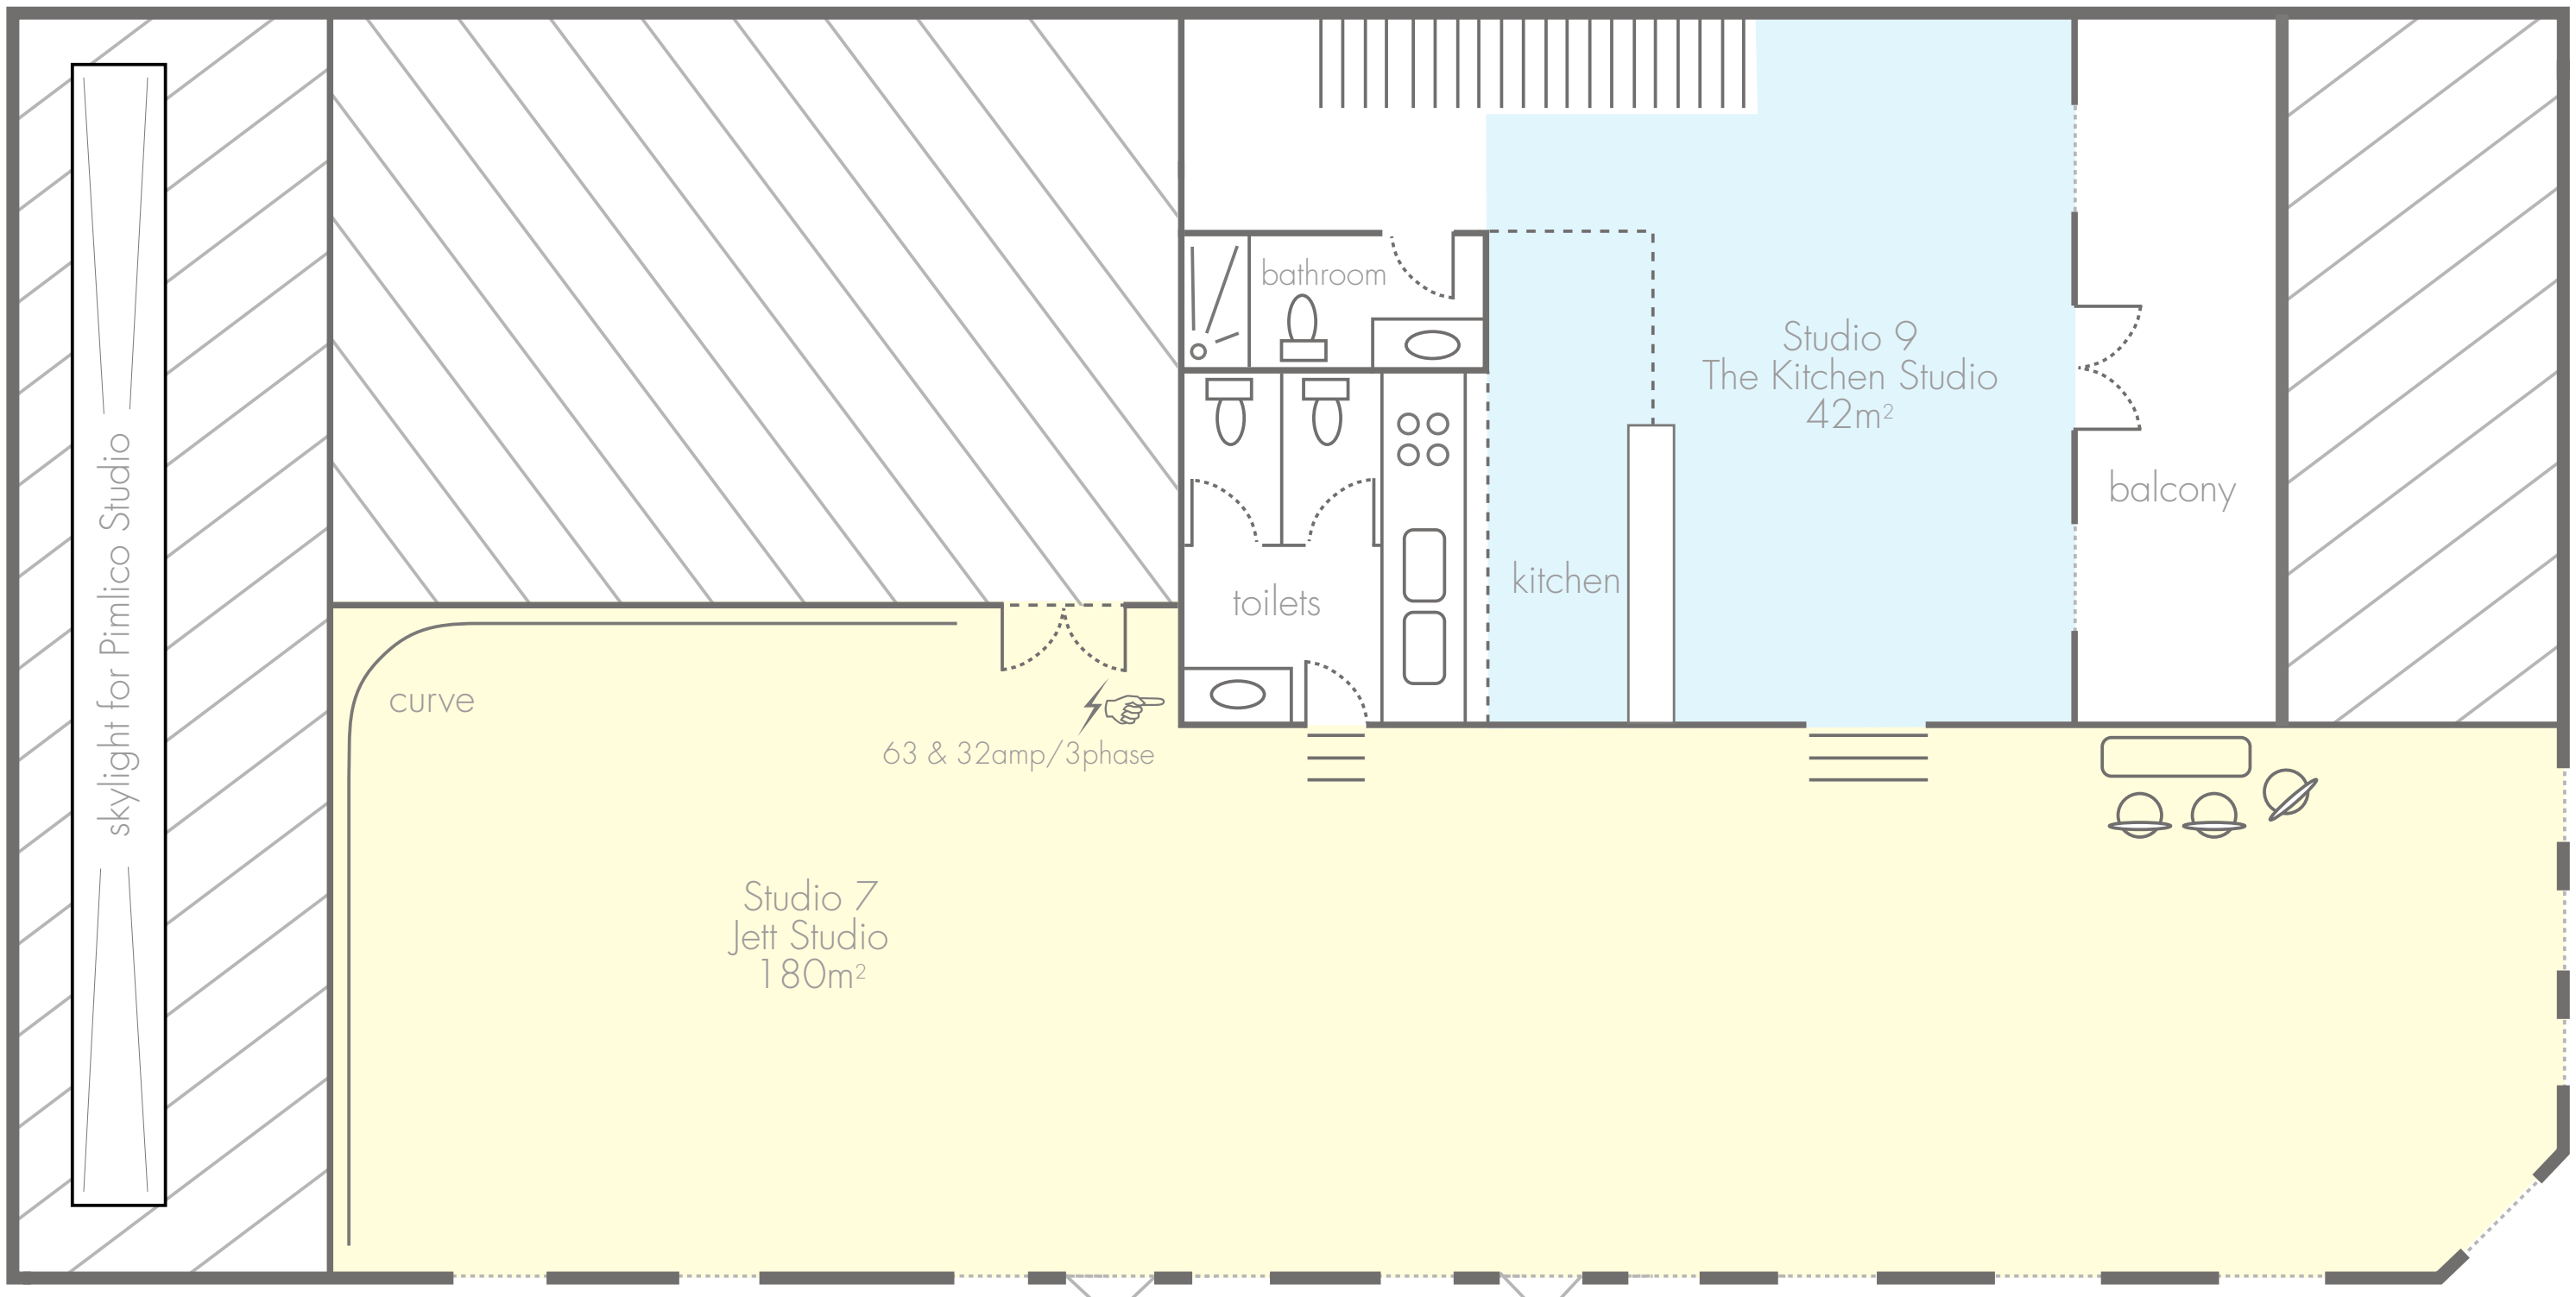

skylight for Pimlico Studio

curve

63 & 32amp/3phase

Studio 7
Jett Studio
180m²

bathroom

toilets

kitchen

Studio 9
The Kitchen Studio
42m²

balcony

43a LAWLEY ST

43b ROODEBLOEM RD

NORTH