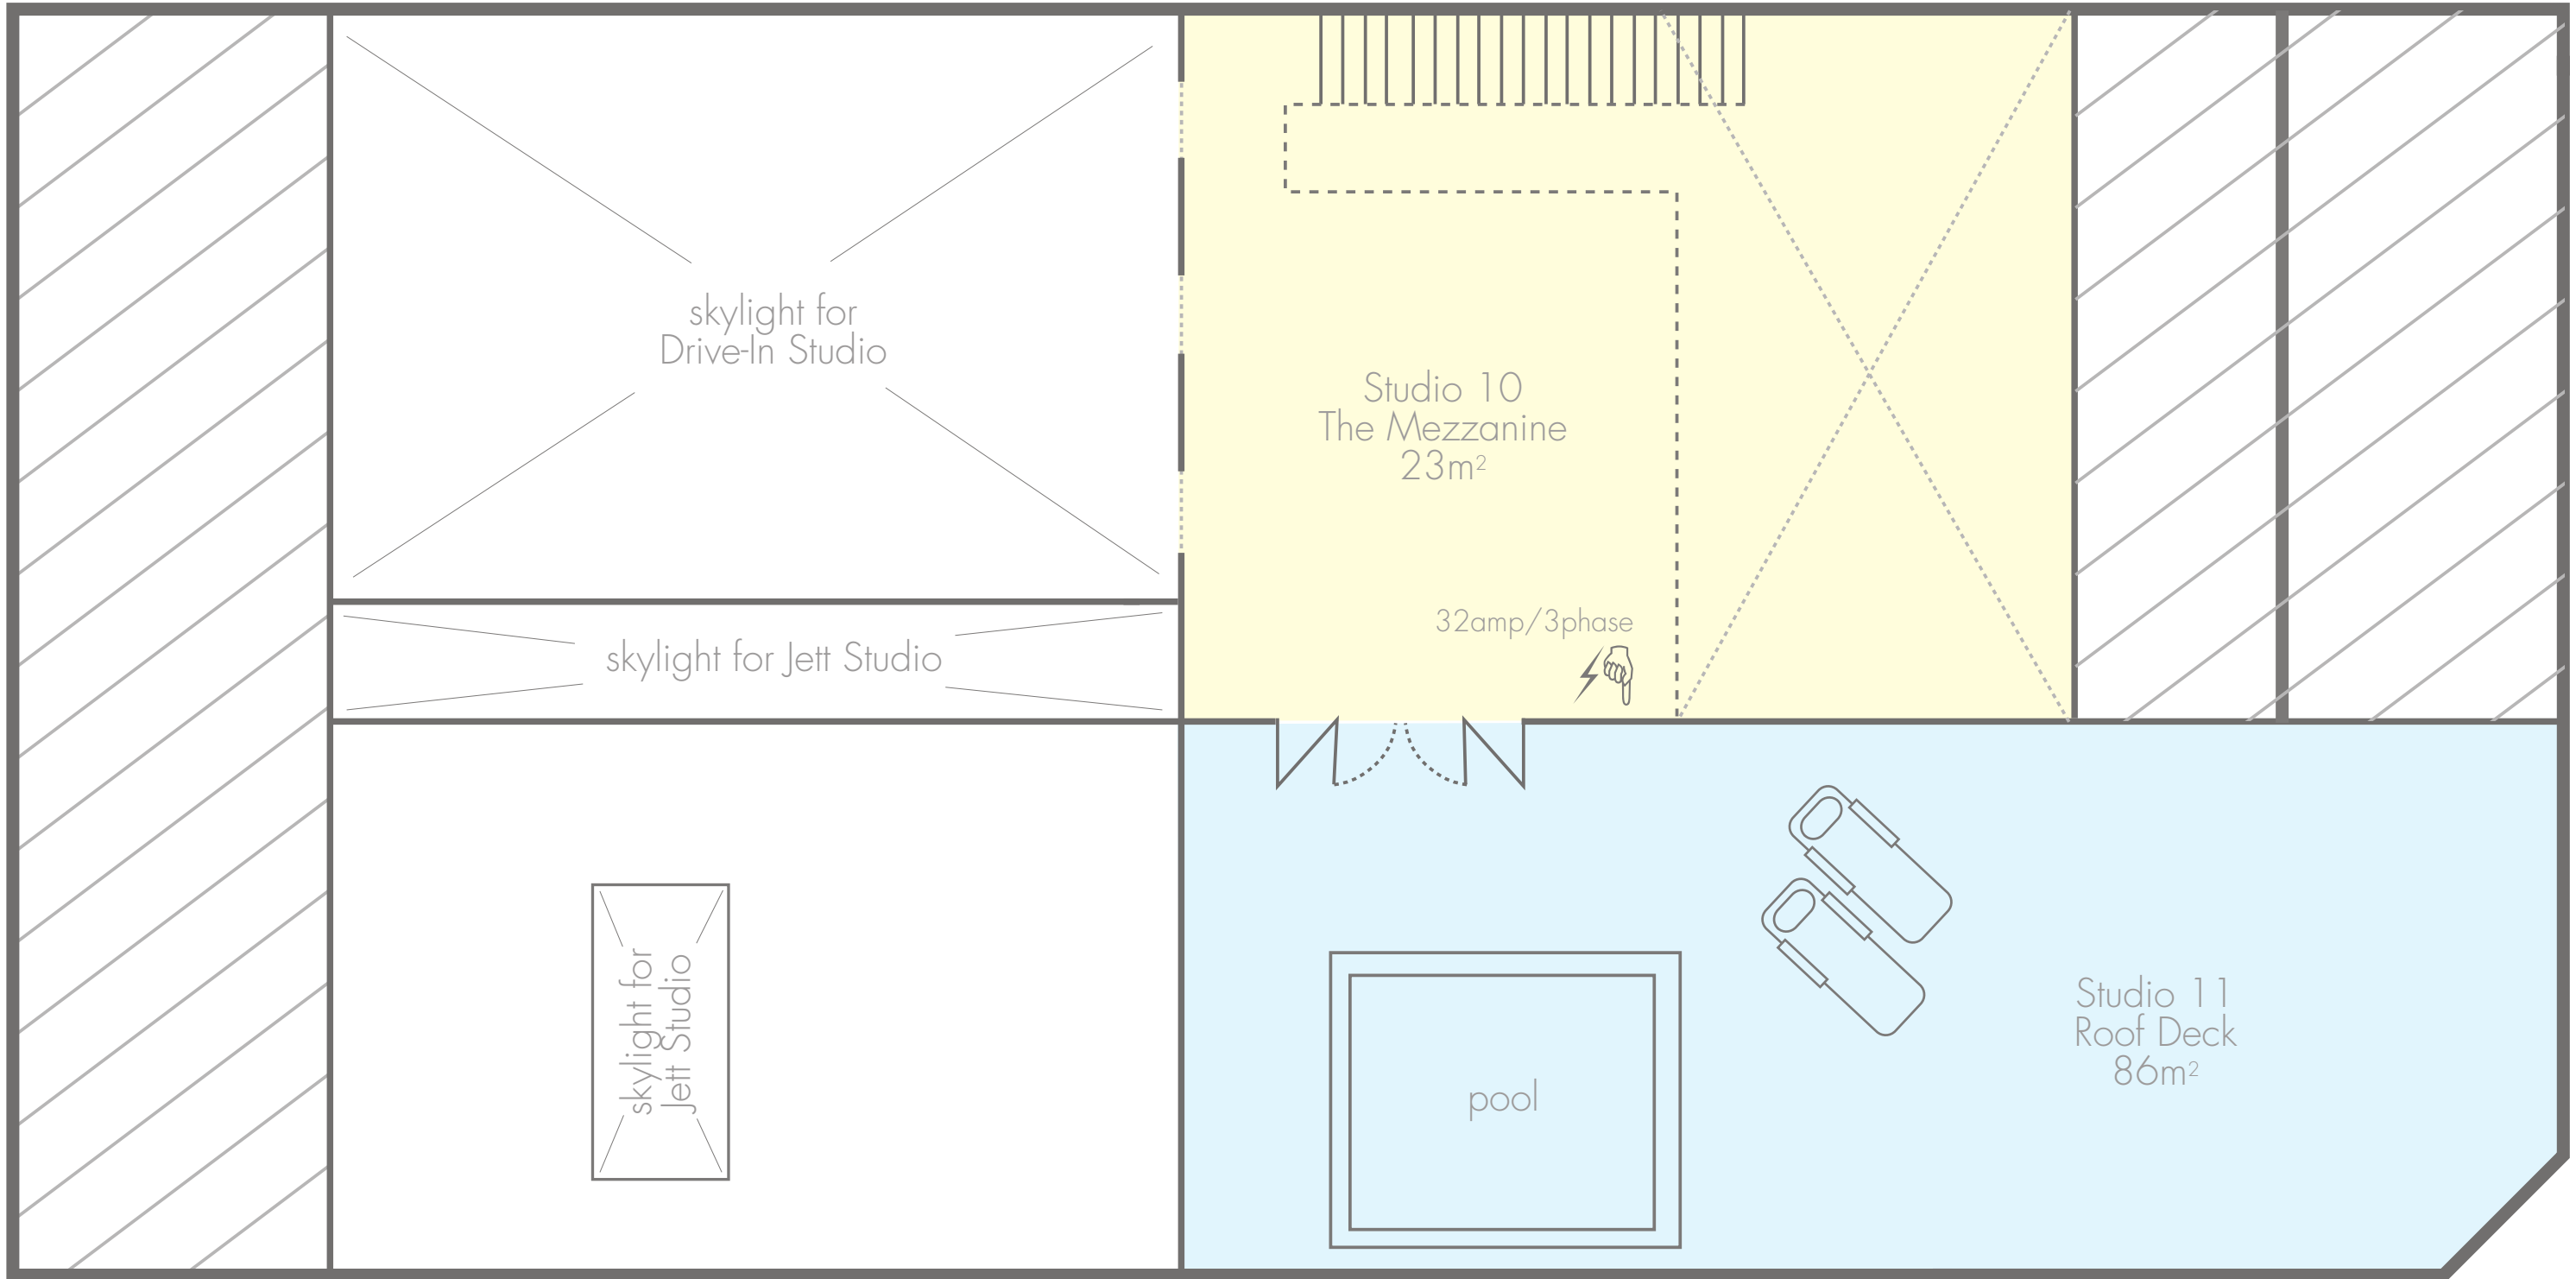

43b ROODEBLOEM RD

43a LAWLEY ST