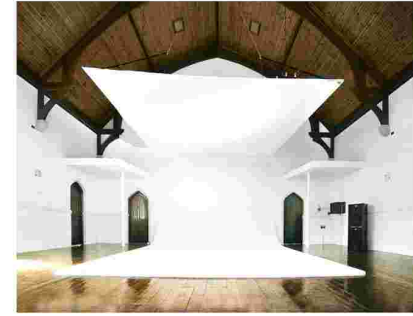

STUDIOS - THE CHURCH

Studio 1 (The Church): 200 sq m.
Infinity curve dimensions: 5.5m wide x 6m deep x 8m high. Full blackout capability. Varnished Oregon floorboards. Column free space. 125 amps three phase electricity.

Studio 2 (The Hall): 180 sq m.
Flat wall dimensions: 5.1m wide x 4.2m high. American Oak floorboards. Full Blackout capability.

Studio 3 (The Gallery): 65 sq m.
(Ideal for table-top photography / extra wardrobe space / catering / client lounge)