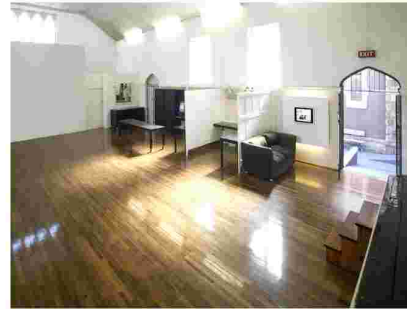

STUDIOS - THE CHURCH

Studio 1 (The Church): 200 sq m.
Infinity curve dimensions: 5.5m wide x 6m deep x 8m high. Full blackout capability. Varnished Oregon floorboards. Column free space. 125 amps three phase electricity.

Studio 2 (The Hall): 180 sq m.
Flat wall dimensions: 5.1m wide x 4.2m high. American Oak floorboards. Full Blackout capability.

Studio 3 (The Gallery): 65 sq m.
(Ideal for table-top photography / extra wardrobe space / catering / client lounge)