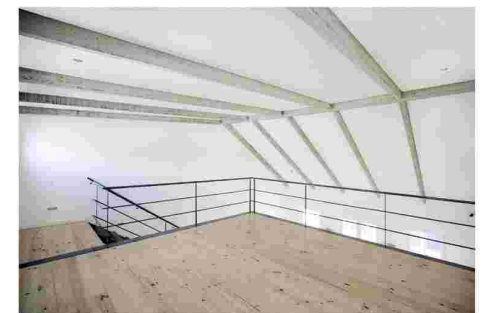

STUDIOS - DAYLIGHT

Studio 6 (The Drive-In): 160 m2
Corner curve dimensions: 9.7m x 7.1m x 9m high. Full blackout capability.

Studio 7 (Jett Studio): 180 m2
Corner curve dimensions: 7.6m x 6.7m x 4m high. Full Blackout capability.

Studio 9 (The Kitchen Studio): 42 m2.

Studio 8 (The Taylor Shop): 48 m2

Studio 10 (The Mezzanine): 23 m2

ROODEBLOEM STUDIOS

082 654 8870, 021 447 6326, www.roodebloemstudios.co.za