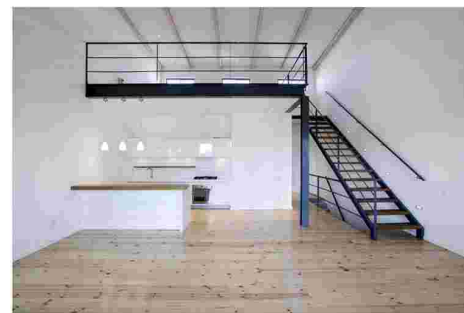

STUDIOS - DAYLIGHT

Studio 6 (The Drive-In): 160 m2
Corner curve dimensions: 9.7m x 7.1m x 9m high. Full blackout capability.

Studio 7 (Jett Studio): 180 m2
Corner curve dimensions: 7.6m x 6.7m x 4m high. Full Blackout capability.

Studio 9 (The Kitchen Studio): 42 m2.

Studio 8 (The Taylor Shop): 48 m2

Studio 10 (The Mezzanine): 23 m2

ROODEBLOEM STUDIOS

082 654 8870, 021 447 6326, www.roodebloemstudios.co.za