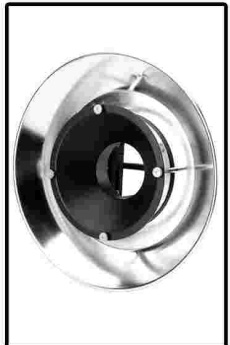

Profoto Honeycomb Set
5, 10 & 20 degrees

Standard Reflector

Elinchrom Octa Softbox
Large: 1.9m diameter
Medium: 1m diameter

Profoto Striplight M (120 cm)
Compatible with Pro 7a, Pro 7b
& Acute

Elinchrom Quadra Softbox
Large: 1.4m x 1.4m
Medium: 1m x 1m

Elinchrom Strip Softbox
Large 1.8m x 32cm
Medium: 1m x 34cm

Elinchrom Square Reflector
with Honeycomb (45cm x 45cm)

Profoto / Elinchrom Snoot

Profoto Pro 7a / Pro 7b / Acute
Ringflash

Profoto Pro 7a / Pro 7b / Acute
Ringflash Reflector