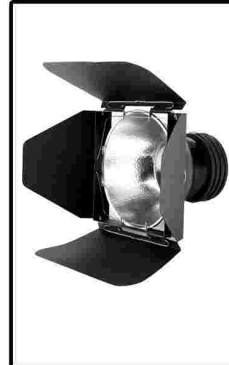

LIGHT SHAPERS

Profoto 5ft & 7ft Reflector

Profoto Silver Beauty Dish

Profoto White Beauty Dish

Profoto Beauty Dish w Honeycomb

Profoto Barndoors

Profoto Magnum Dish

White / Silver Umbrella
90 & 110cm

Profoto Honeycomb Set
5, 10 & 20 degrees

Standard Reflector

Elinchrom Octa Softbox
Large: 1.9m diameter
Medium: 1m diameter

Profoto Striplight M (120 cm)
Compatible with Pro 7a, Pro 7b
& Acute

Elinchrom Quadra Softbox
Large: 1.4m x 1.4m
Medium: 1m x 1m

Elinchrom Strip Softbox
Large 1.8m x 32cm
Medium: 1m x 34cm

Elinchrom Square Reflector
with Honeycomb (45cm x 45cm)

Profoto / Elinchrom Snoot

Profoto Pro 7a / Pro 7b / Acute
Ringflash

Profoto Pro 7a / Pro 7b / Acute
Ringflash Reflector