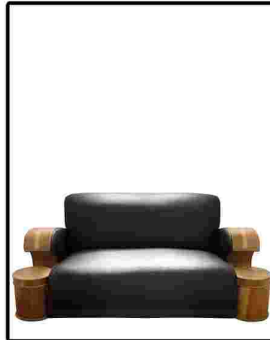

PROPS

Grey classic sofa
(220cm x 98cm)

White sofa (2-seater) x3
177cm x 84cm

Maroon art deco sofa
(186cm x 94cm)

Black art deco sofa
(80cm x 180cm x 90cm)

Choc brown sofa
(104cm x 205cm)

Brown high back&sides sofa
(92cm x 180cm x 88cm)

Trampoline
(2 x 3m)

Barstools

Brown 70's swivel chair

Maroon art deco chair

Oregon table, on wheels
(80cm high x 89cm x 249cm)

3-tiered trolley
(90cm x 60cm x 194cm)

Door-top table, on wheels
(73cm x 293cm)

Haldane Table
105cm x 225cm

Classic upright piano

Grand Piano
(140cm wide x 150cm long)

Room Divider / privacy screen
(2.4m wide x 1.8m high)

Wooden boxes &
Cylinders

Fresnel 1 & 2 kw

Clothing Rail

Large mirror, on wheels
(2.7m x 1.55m)