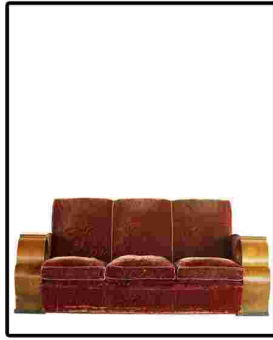

PROPS

Grey classic sofa
(220cm x 98cm)

White sofa (2-seater) x3
177cm x 84cm

Maroon art deco sofa
(186cm x 94cm)

Black art deco sofa
(80cm x 180cm x 90cm)

Choc brown sofa
(104cm x 205cm)

Brown high back&sides sofa
(92cm x 180cm x 88cm)

Trampoline
(2 x 3m)

Barstools

Brown 70's swivel chair

Maroon art deco chair

Oregon table, on wheels
(80cm high x 89cm x 249cm)

3-tiered trolley
(90cm x 60cm x 194cm)

Door-top table, on wheels
(73cm x 293cm)

Haldane Table
105cm x 225cm

Classic upright piano

Grand Piano
(140cm wide x 150cm long)

Room Divider / privacy screen
(2.4m wide x 1.8m high)

Wooden boxes &
Cylinders

Fresnel 1 & 2 kw

Clothing Rail

Large mirror, on wheels
(2.7m x 1.55m)