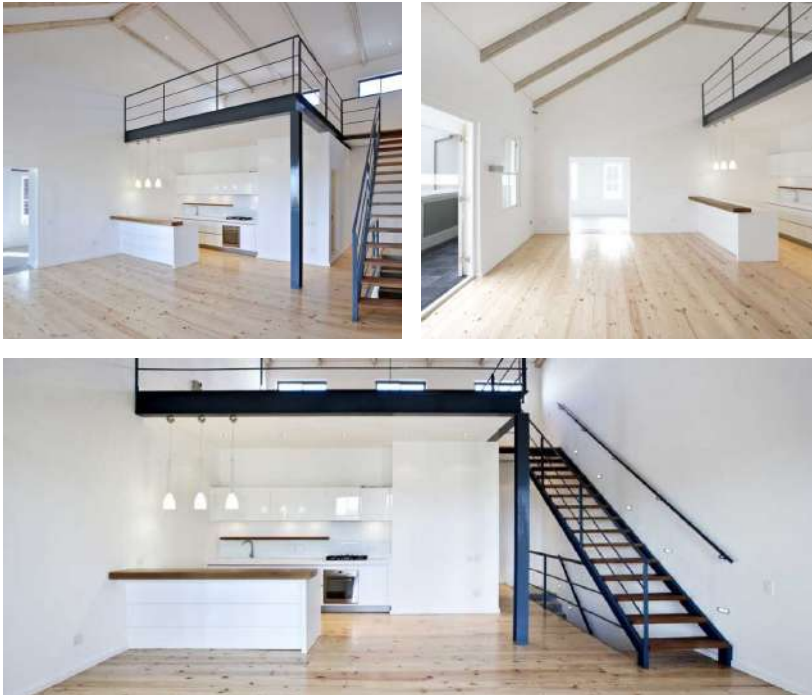

THE TAILOR SHOP IS INCLUDED WITH THE DRIVE-IN STUDIO.

NOTES TO REMEMBER

45M² (8.1M X 5.7M)
HEIGHT: 3.3M
ACCESS: 2.6M X 1.2M

ELECTRICAL

32 AMPS / 3 PHASE

STUDIO INCLUSIONS

DAYLIGHT / BLACK OUT CAPABILITIES
WIFI
SOUND SYSTEM (TO MINI JACK)
AIRCON

43b ROODEBLOEM RD entrance

43a LAWLEY ST entrance

ABOUT

THEJETT@43 COMES WITH STUNNING NATURAL LIGHT AND A MODERN MINIMALIST FEEL WHICH INCLUDES THE KITCHEN STUDIO. THIS BEAUTIFUL SPACE HAS PLAYED HOST TO BEAUTIFUL EVENTS AND JAW DROPPING WEDDINGS. BOOK THE ROOFTOP@43 AS AN ADD ON TO CAPTURE THOSE BEAUTIFUL SUNSETS HOVERING OVER THE MOTHER CITY.

STUDIO INCLUSIONS

WIRELESS INTERNET
KITCHEN
MOBILE MAKE-UP STATION
DAYLIGHT / SEMI BLACK OUT
SOUND SYSTEM (WITH MINI JACK)
CONCRETE FLOORING
AIRCON

- BAR FRIDGE
- CUTLERY & CROCKERY
(PAX 15)
- COFFEE & TEA ON REQUEST
- 2 X TRESTLE TABLES
- 1 X CLOTHING RAIL
- 1 X STEAMER

KITCHEN

THE KITCHEN@43 IS A BEAUTIFUL LARGE KITCHEN SPACE THAT COMES STANDARD WITH THE JETT STUDIO.

NOTES TO REMEMBER

45M² (6.5M X 7M)
CEILING HEIGHT : 6M
WIFI

STUDIO INCLUSIONS

- BAR FRIDGE
- CUTLERY & CROCKERY (PAX 15)
- COFFEE & TEA ON REQUEST
- 2 X TRESTLE TABLES
- 1 X CLOTHING RAIL
- 1 X STEAMER