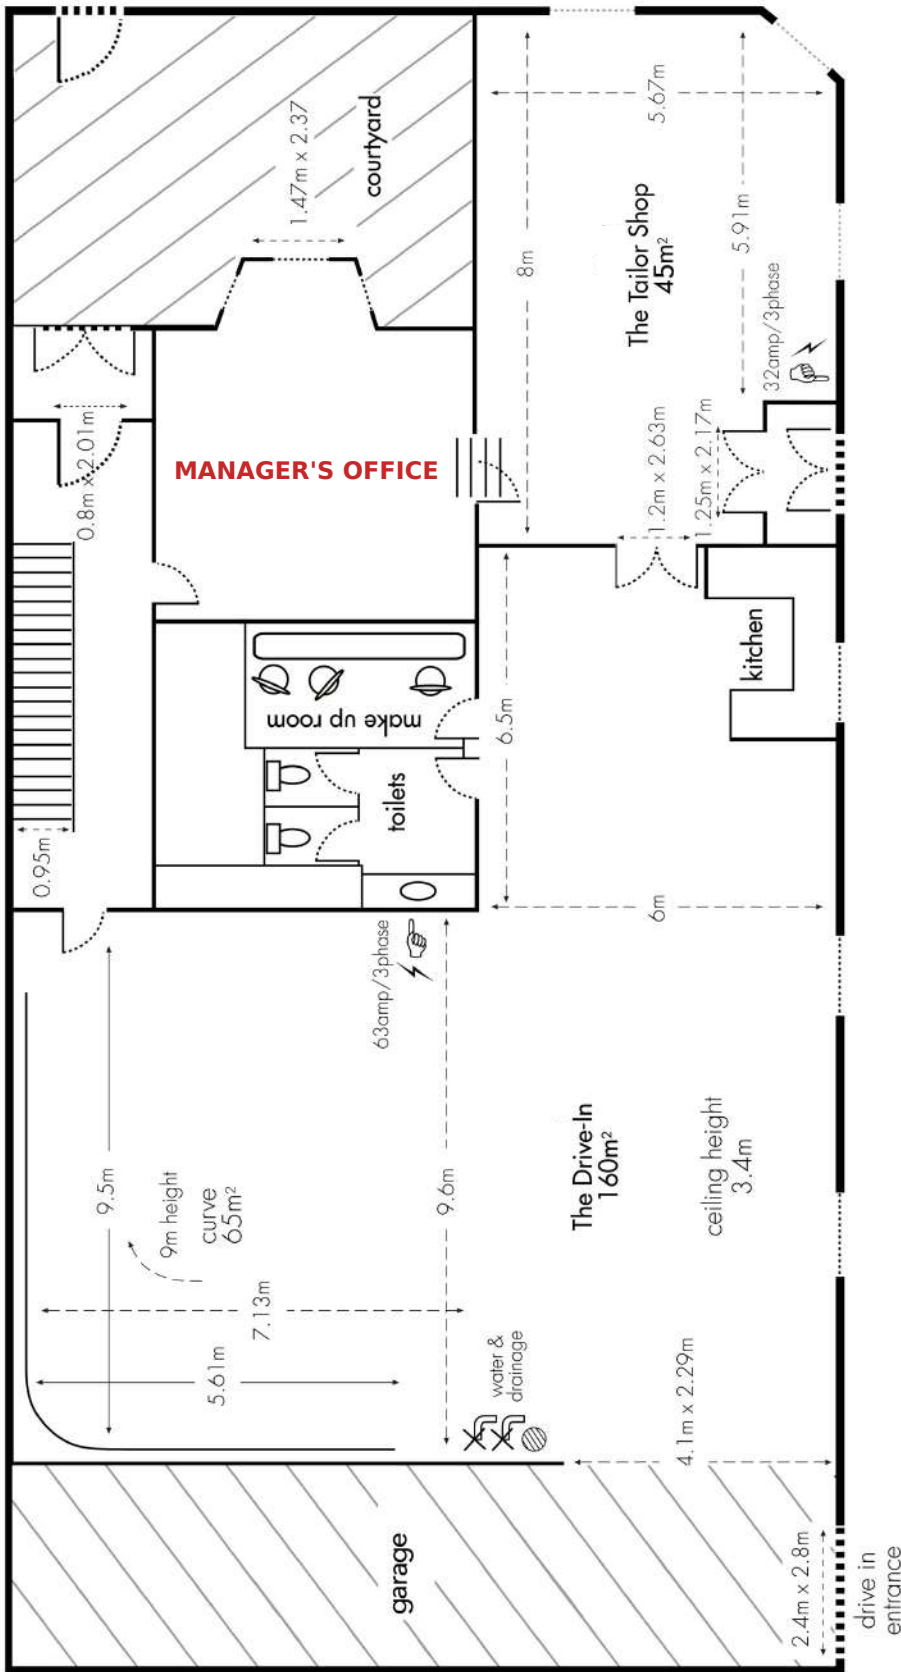

- BAR FRIDGE
- CUTLERY & CROCKERY
(PAX 15)
- COFFEE & TEA ON REQUEST
- 2 X TRESTLE TABLES
- 1 X CLOTHING RAIL
- 1 X STEAMER

TAILOR SHOP

THE TAILOR SHOP @43 IS A SMALL-SCALE SPACE WITH PLENTY OF NATURAL SUNLIGHT FILTERING THROUGH. THIS 45M² SPACE WORKS BEST WITH SMALL CREWS LOOKING TO DO PACK SHOTS, PORTRAITS OR PRODUCT 'FLATLAYS'. IT CAN ALSO BE USED AS AN OFFICE SPACE FOR YOUR PRODUCTION TEAM OR AS A CRAFT SPACE.

THE TAILOR SHOP IS INCLUDED WITH THE DRIVE-IN STUDIO.

NOTES TO REMEMBER

45M² (8.1M X 5.7M)
HEIGHT: 3.3M
ACCESS: 2.6M X 1.2M

ELECTRICAL

32 AMPS / 3 PHASE

STUDIO INCLUSIONS

DAYLIGHT / BLACK OUT CAPABILITIES
WIFI
SOUND SYSTEM (TO MINI JACK)
AIRCON

43b ROODEBLOEM RD entrance

43a LAWLEY ST entrance

ABOUT

THEJETT@43 COMES WITH STUNNING NATURAL LIGHT AND A MODERN MINIMALIST FEEL WHICH INCLUDES THE KITCHEN STUDIO. THIS BEAUTIFUL SPACE HAS PLAYED HOST TO BEAUTIFUL EVENTS AND JAW DROPPING WEDDINGS. BOOK THE ROOFTOP@43 AS AN ADD ON TO CAPTURE THOSE BEAUTIFUL SUNSETS HOVERING OVER THE MOTHER CITY.

NOTES TO REMEMBER

180 M2
CORNER CURVE: 50M2 (7.6 X 6.7M)
CURVE CEILING HEIGHT: 4.4M
MAIN STUDIO HEIGHT : 3.4M
STAIRWELL ACCESS: 0.85M WIDE
SKYLIGHT ONE: 3.7M X 1.5M
SKYLIGHT TWO: 9.1M X 1.3M

ELECTRICAL

STUDIO: JETT STUDIO
63 AMP AND 32AMP /PHASE 3