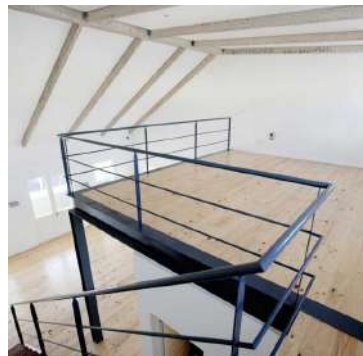

NOTES TO REMEMBER

MEZZANINE 24M² (5M X 4.8M)
WIFI
ROOF 88M² (14.6M X 6M)